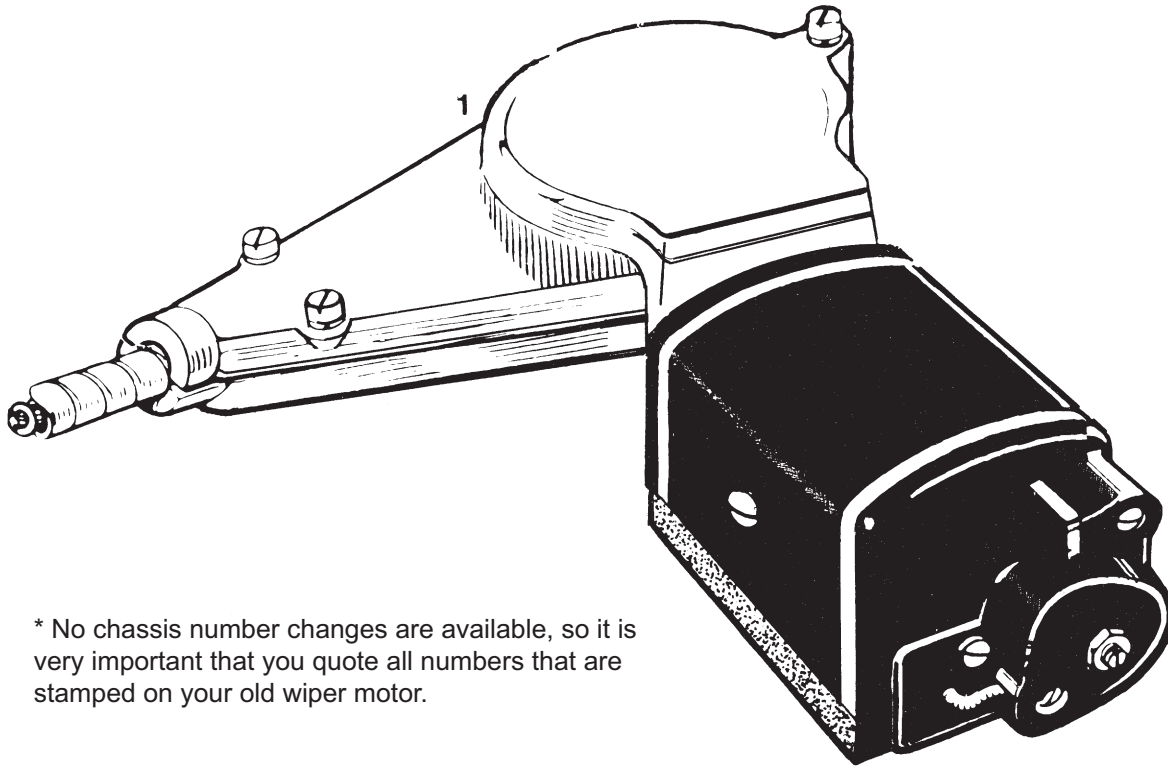

Part Number	ESM Order Ref.	Illus. No.	Description	Remarks
			Wiper motor	
WPR101	WPR101	1	Wiper motor	Split screen type
-	WPR102	-	Mounting rubbers and studs (set of 3)	Suits WPR103/4
WPR103	WPR103	2	Wiper motor	"Clap hand" type wipers
WPR104	WPR104	3	Wiper motor	Wipers sweep in same direction